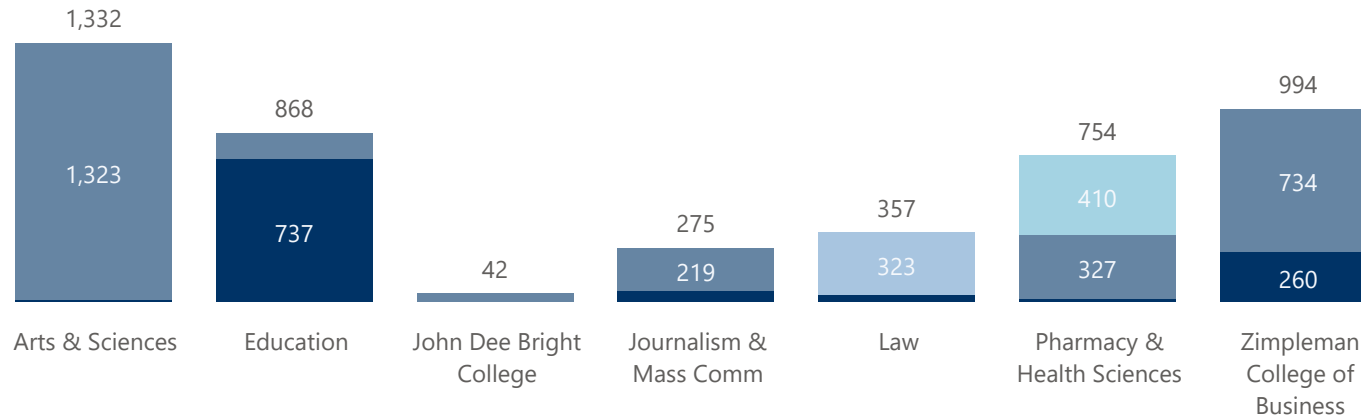

University Snapshot - Fall 2022

Student Level ● Graduate ● Law ● Undergraduate ● Professional Health Care

1,113

323

2,811

410

4,657

Student Level ● Graduate ● Law ● Undergraduate ● Professional Health Care

Top 5 Majors

Top 10 States

Residence State	Distinct Students
Iowa	2,235
Illinois	599
Minnesota	477
Wisconsin	195
Missouri	146
Texas	94
Kansas	91
Nebraska	74
Colorado	64
California	43

Gender

- Female
- Male