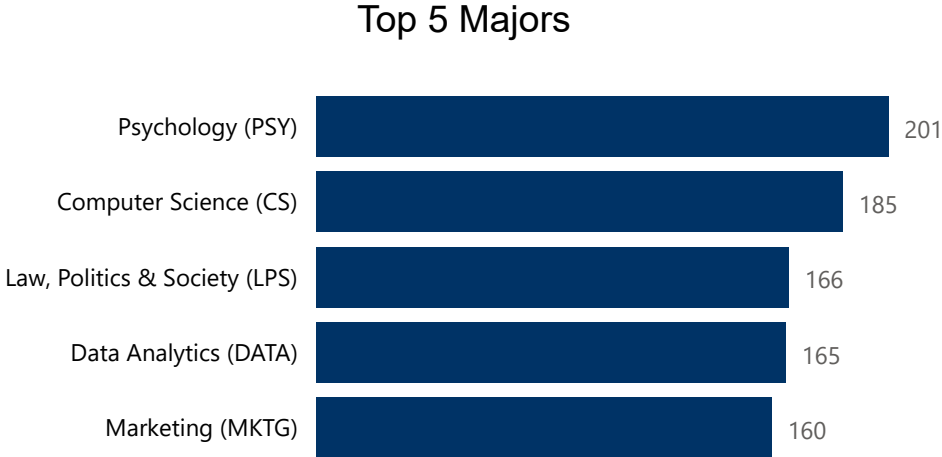

Undergraduate Snapshot - Fall 2022