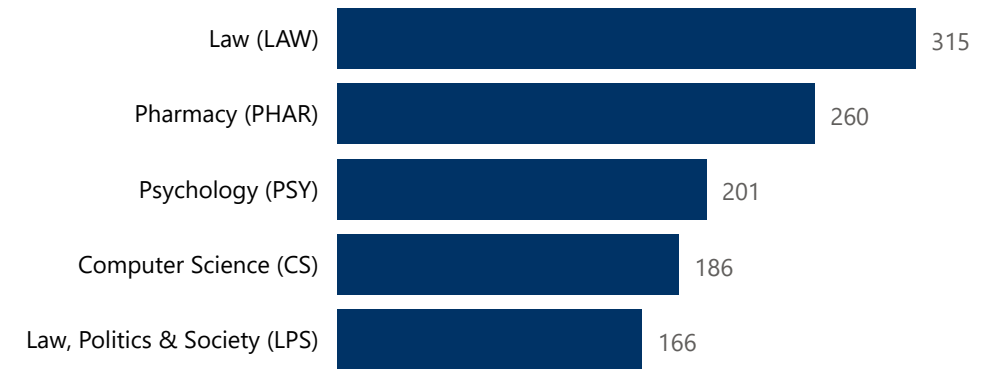

University Snapshot - Fall 2022

Student Level ● Graduate ● Law ● Undergraduate ● Professional Health Care

1,113

323

2,811

410

4,657

Student Level ● Graduate ● Law ● Undergraduate ● Professional Health Care

Top 5 Majors

Top 10 States

Residence State	Distinct Students
Iowa	2,235
Illinois	599
Minnesota	477
Wisconsin	195
Missouri	146
Texas	94
Kansas	91
Nebraska	74
Colorado	64
California	43

Gender

- Female
- Male

Race/Ethnicity

- American Indian or Alaska ...
- Asian
- Black or African American
- Hispanics of any race
- Native Hawaiian or Other Pa...
- Nonresident Alien
- Two or more races
- White
- None Reported