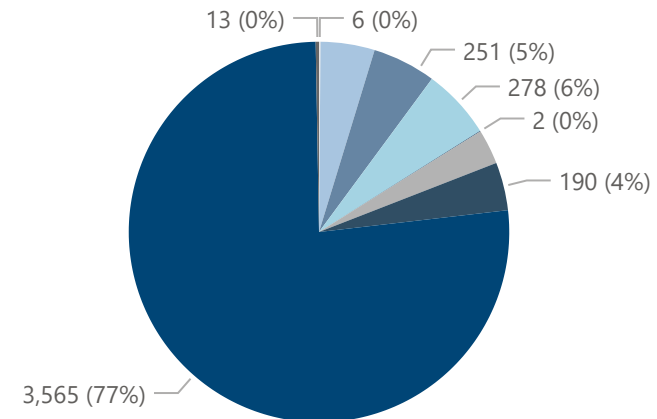

University Snapshot - Fall 2022

Student Level ● Graduate ● Law ● Undergraduate ● Professional Health Care

1,113

323

2,811

410

4,657

Student Level ● Graduate ● Law ● Undergraduate ● Professional Health Care

Top 5 Majors

Top 10 States

Residence State	Distinct Students
Iowa	2,235
Illinois	599
Minnesota	477
Wisconsin	195
Missouri	146
Texas	94
Kansas	91
Nebraska	74
Colorado	64
California	43

Gender

- Female
- Male

Race/Ethnicity

- American Indian or Alaska ...
- Asian
- Black or African American
- Hispanics of any race
- Native Hawaiian or Other Pa...
- Nonresident Alien
- Two or more races
- White
- None Reported