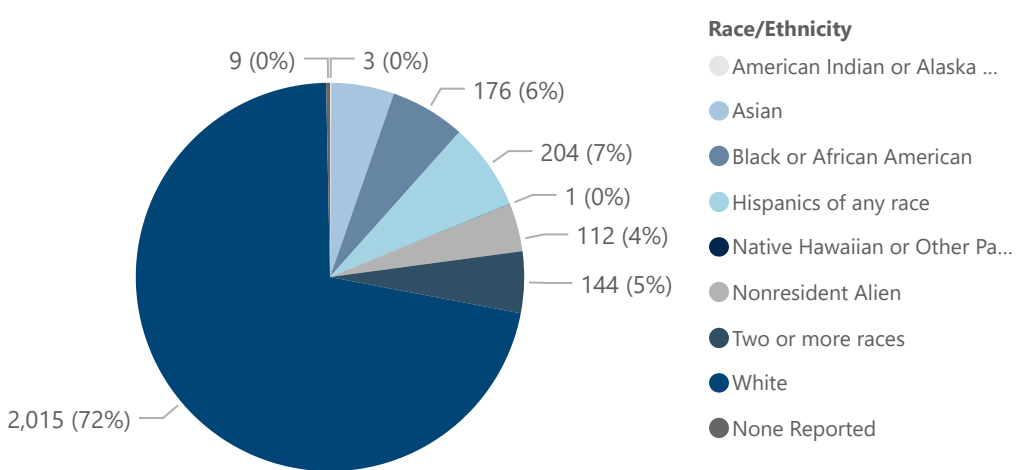

Top 10 States

Residence State	Distinct Students
Iowa	993
Illinois	487
Minnesota	400
Wisconsin	154
Missouri	127
Texas	87
Kansas	76
Colorado	59
Nebraska	59
California	36