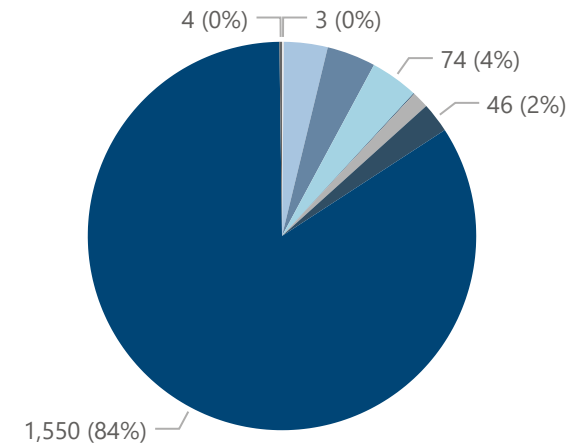

Graduate/Professional Snapshot - Fall 2022

Student Level ● Graduate ● Law ● Professional Health Care

1,113

323

410

1,846

Student Level ● Graduate ● Law ● Professional Health Care

Top 5 Majors

Top 10 States

Residence State	Distinct Students
Iowa	1,242
Illinois	112
Minnesota	77
Wisconsin	41
Missouri	19
Kansas	15
Nebraska	15
Ohio	10
Arizona	7
California	7
Texas	7

Gender

● Female
● Male

Race/Ethnicity

● American Indian or Alaska ...
● Asian
● Black or African American
● Hispanics of any race
● Native Hawaiian or Other Pa...
● Nonresident Alien
● Two or more races
● White
● None Reported

First-Year Student Snapshot - Fall 2022