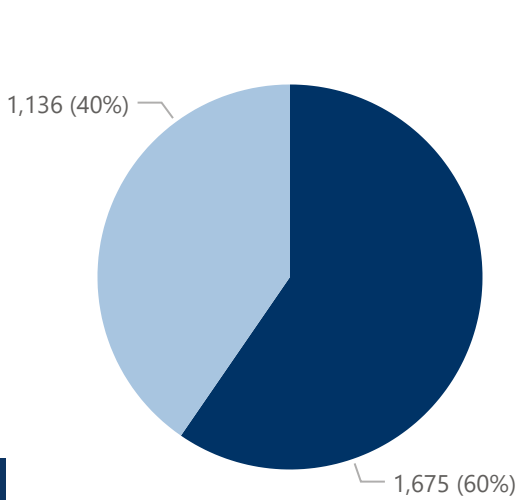

Undergraduate Snapshot - Fall 2022