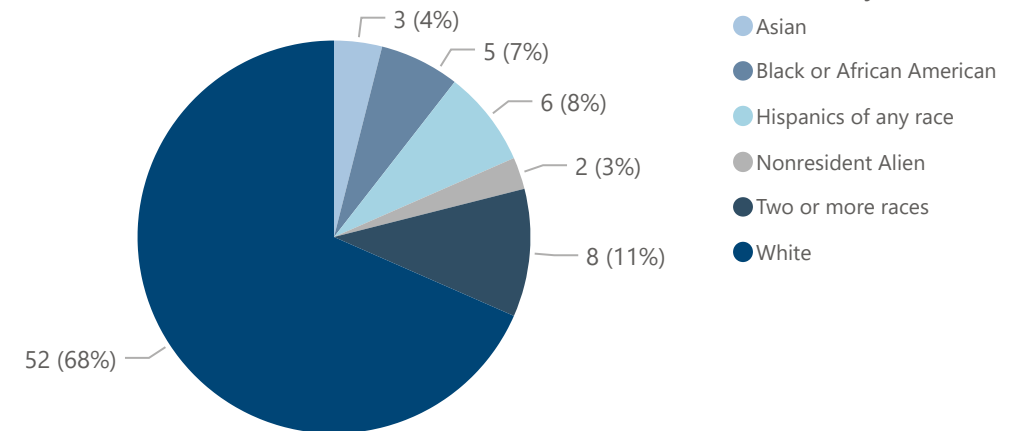

Race/Ethnicity
 ● American Indian or Alaska ...
 ● Asian
 ● Black or African American
 ● Hispanics of any race
 ● Native Hawaiian or Other Pa...
 ● Nonresident Alien
 ● Two or more races
 ● White
 ● None Reported

Undergraduate Transfer Student Snapshot - Fall 2022

76

Top 5 Majors

Top 10 States

Residence State	Distinct Students
Iowa	54
Missouri	7
Illinois	3
Georgia	2
Minnesota	2
Colorado	1
New Jersey	1
South Dakota	1
Texas	1
Washington	1
Wisconsin	1

Gender
 ● Female
 ● Male

Race/Ethnicity
 ● Asian
 ● Black or African American
 ● Hispanics of any race
 ● Nonresident Alien
 ● Two or more races
 ● White