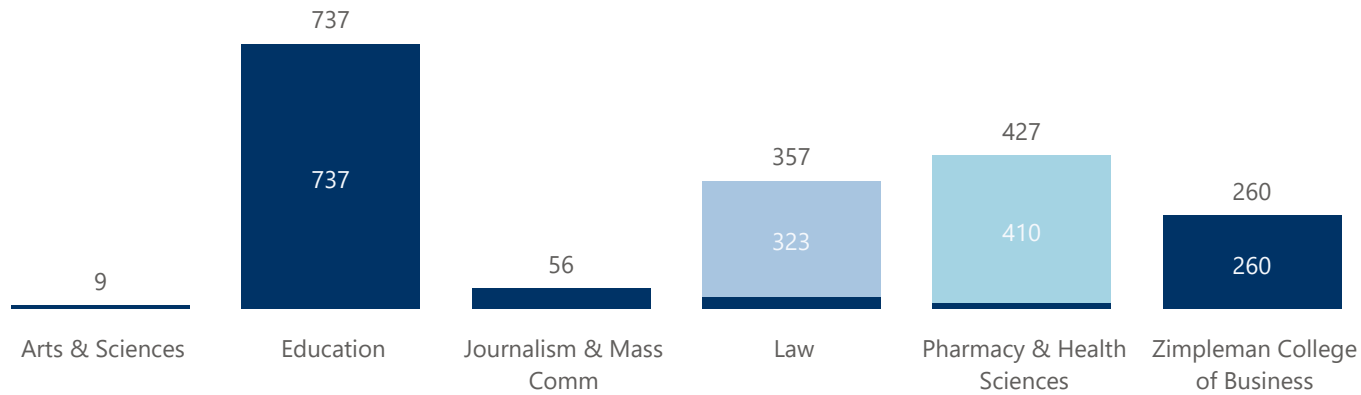

Undergraduate Snapshot - Fall 2022

Top 10 States

Residence State	Distinct Students
Iowa	993
Illinois	487
Minnesota	400
Wisconsin	154
Missouri	127
Texas	87
Kansas	76
Colorado	59
Nebraska	59
California	36

Graduate/Professional Snapshot - Fall 2022

Student Level ● Graduate ● Law ● Professional Health Care

1,113

323

410

1,846

Student Level ● Graduate ● Law ● Professional Health Care

Top 5 Majors