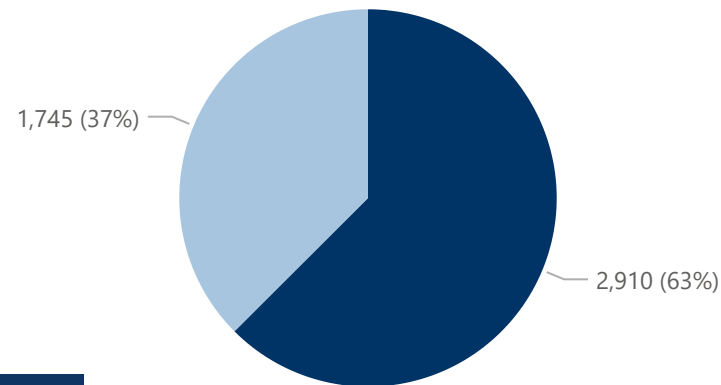

University Snapshot - Fall 2022

Student Level ● Graduate ● Law ● Undergraduate ● Professional Health Care

1,113

323

2,811

410

4,657

Student Level ● Graduate ● Law ● Undergraduate ● Professional Health Care

Top 5 Majors

Top 10 States

Residence State	Distinct Students
Iowa	2,235
Illinois	599
Minnesota	477
Wisconsin	195
Missouri	146
Texas	94
Kansas	91
Nebraska	74
Colorado	64
California	43

Gender

- Female
- Male